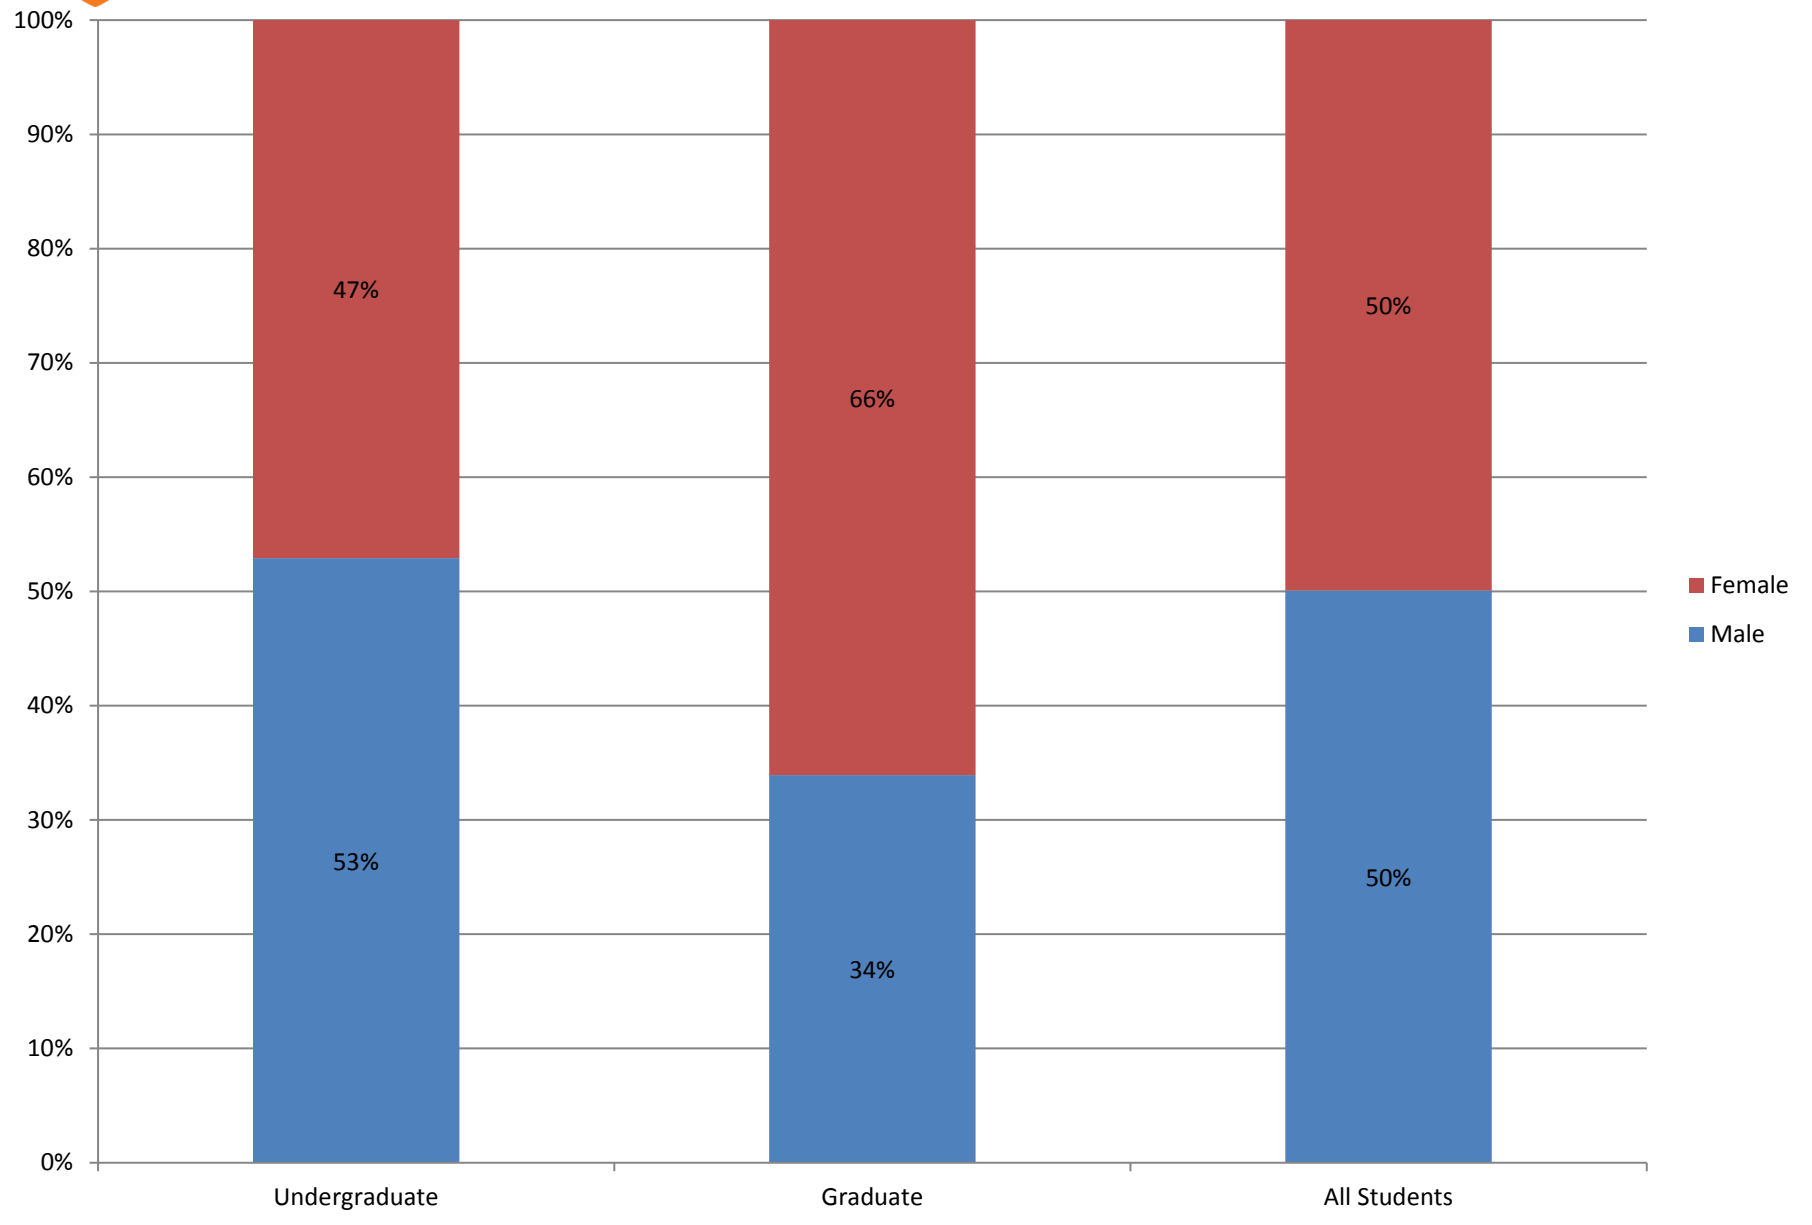

GREENVILLE
UNIVERSITY

Retention Rates

Degree-seeking, first-time, undergraduate students

Fall 2018 Student Diversity by Gender

Fall 2018 Student Diversity by Race/Ethnicity