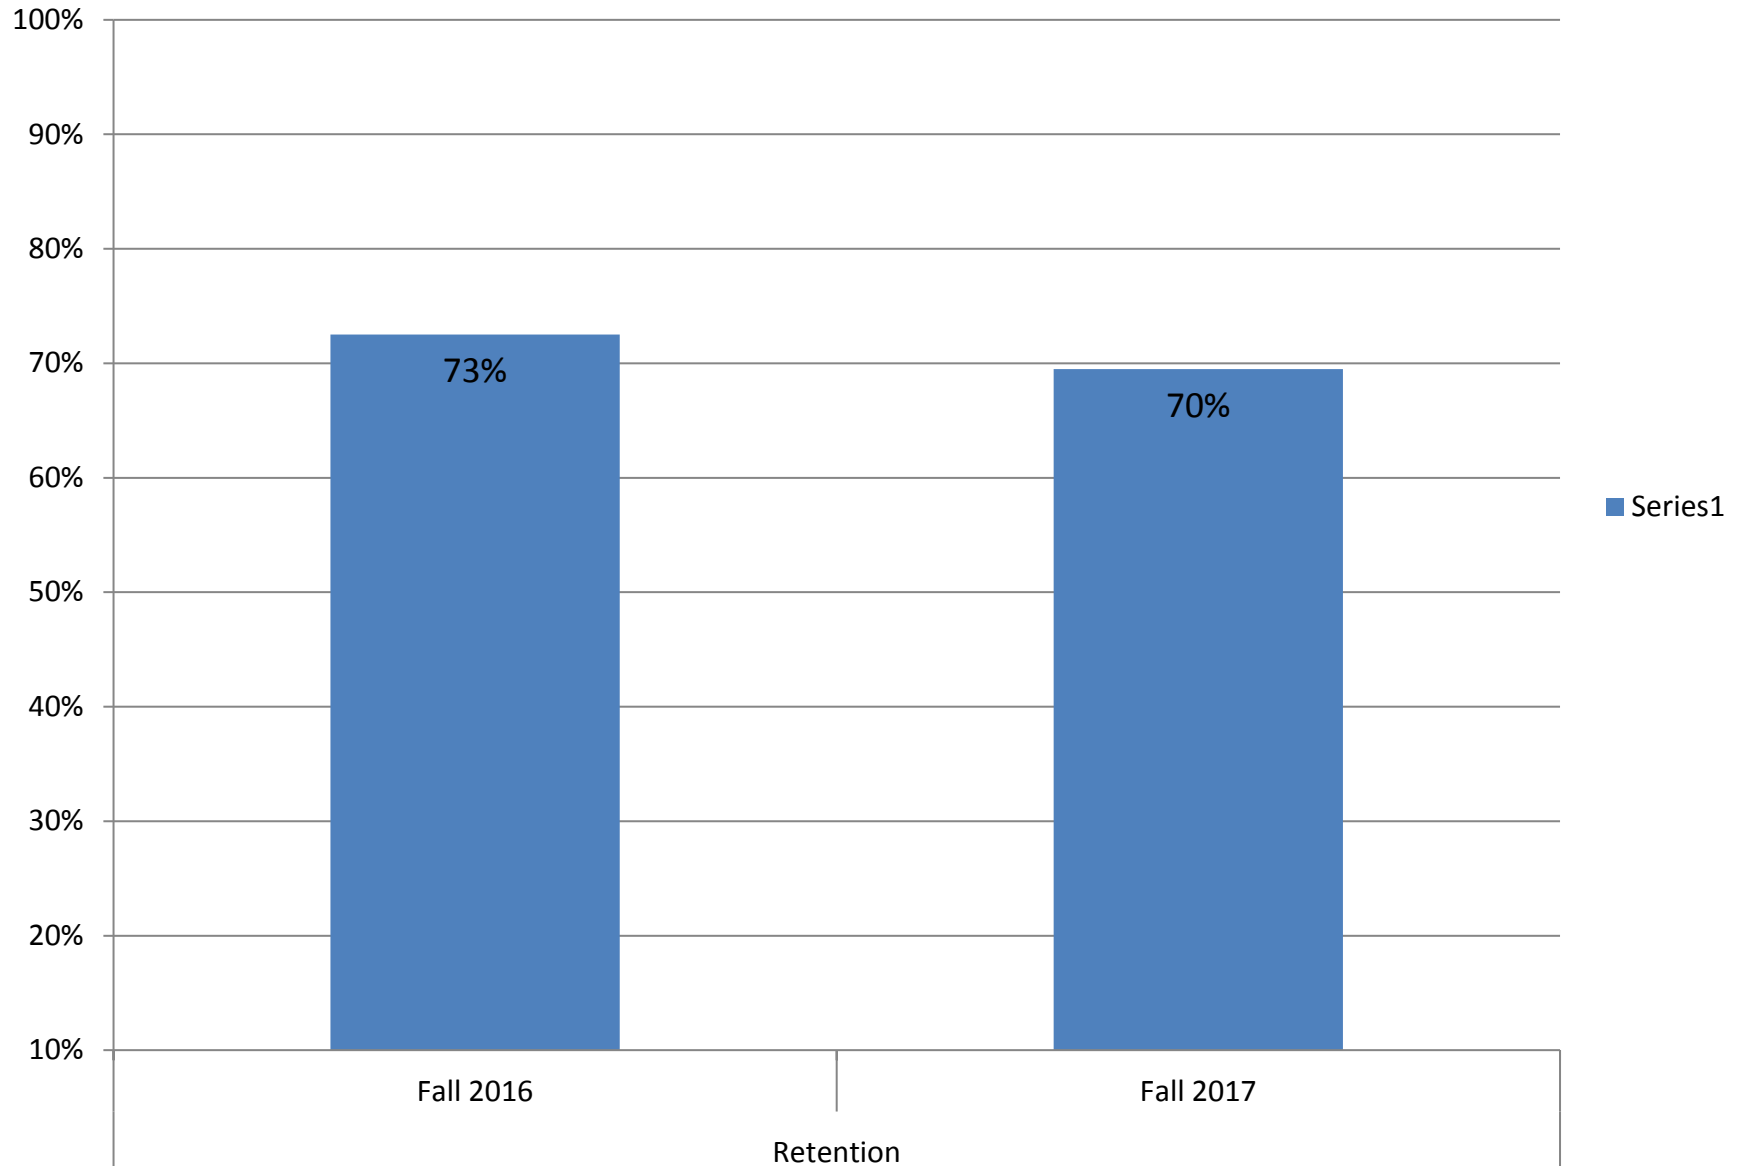

GREENVILLE
UNIVERSITY

Retention Rates

Degree-seeking, first-time, undergraduate students

Fall 2018 Student Diversity by Gender

Fall 2018 Student Diversity by Race/Ethnicity