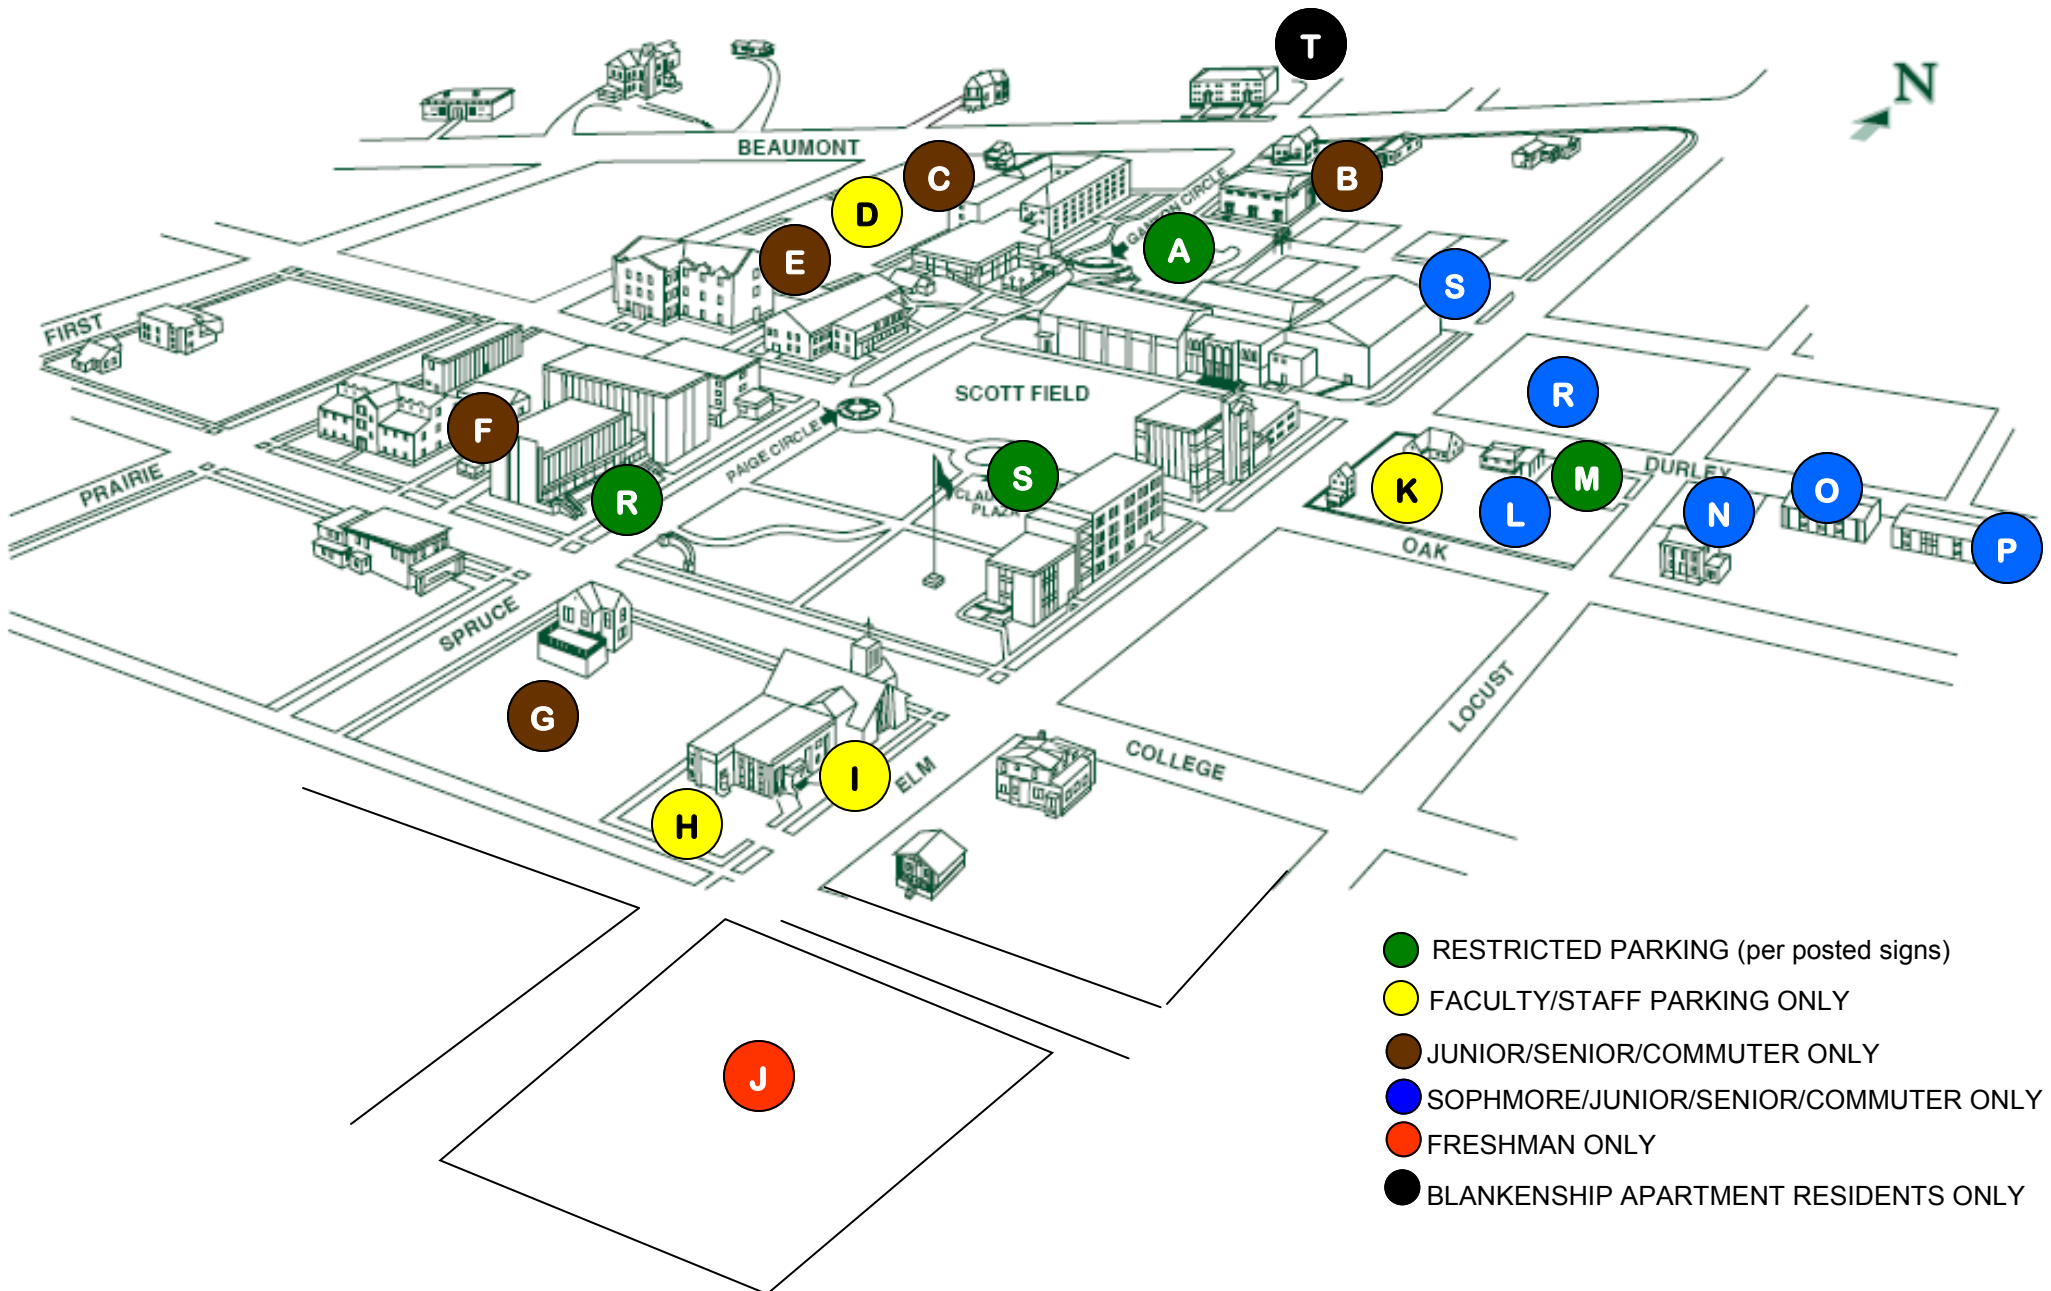

# Greenville College Campus Parking

All vehicles parking in campus lots must have a valid parking permit. Resident Students (those living on campus) MUST park in campus parking lots.